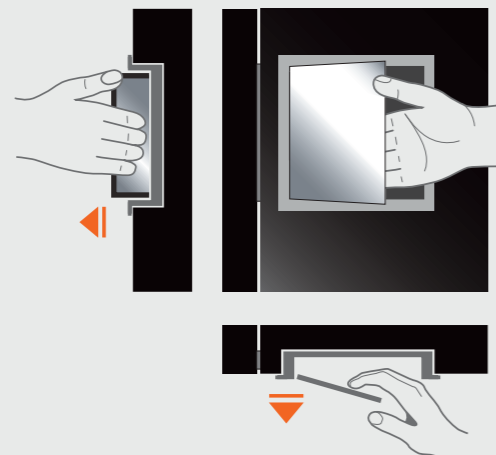

e-motion door handle
with integrated damper
allows a soft closing and
openig.

e-motion Door handle

REPRESENTING FUNCTION AND BEAUTY IN MODERN LIVING. *e-motion Door handle* OPENS EVERY ROOM WITH STYLE AND ELEGANCE. SIMPLE AND EASY TO USE, THIS UNIQUE HANDLE PRESENTS A PERFECT SOLUTION!

Door handle **Standard**

Door handle with **Toilet-Lock**

Door lock /
Strike-plate

FUNCTION

» Handle surface flush with the door

» Flap cover includes an integrated damper

» Soft closing and opening

- » Handle surface flush with the furniture front (only 0,8 mm overlap)
- » Soft closing through an integrated damper
- » When opening the handle, a full pull-out appears
- » Plane smooth surface provides an integrated appearance
- » Optional with integrated Toilet-Lock