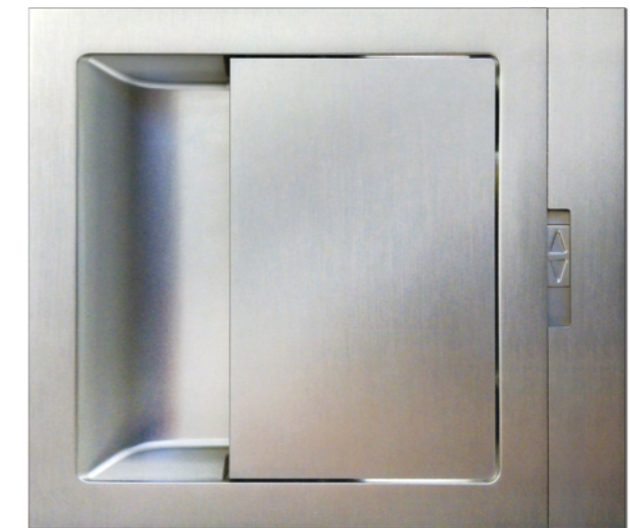

e-motion door handle
with integrated damper
allows a soft closing and
openig.

e-motion Door handle

REPRESENTING FUNCTION AND BEAUTY IN MODERN LIVING. *e-motion Door handle* OPENS EVERY ROOM WITH STYLE AND ELEGANCE. SIMPLE AND EASY TO USE, THIS UNIQUE HANDLE PRESENTS A PERFECT SOLUTION!

Door handle **Standard**

Door handle with **Toilet-Lock**

Door lock /
Strike-plate

FUNCTION

» Handle surface flush with the door

» Flap cover includes an integrated damper

» Soft closing and opening

- » Handle surface flush with the furniture front (only 0,8 mm overlap)
- » Soft closing through an integrated damper
- » When opening the handle, a full pull-out appears
- » Plane smooth surface provides an integrated appearance
- » Optional with integrated Toilet-Lock