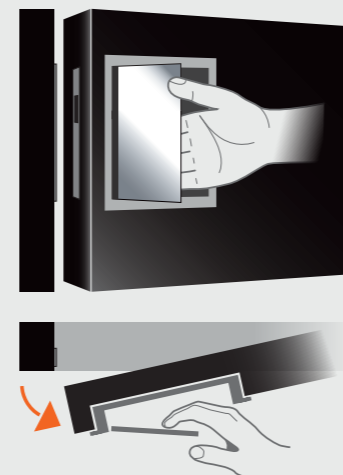

e-motion door handle
with integrated damper
allows a soft closing and
openig.

e-motion Door handle

REPRESENTING FUNCTION AND BEAUTY IN MODERN LIVING. *e-motion Door handle* OPENS EVERY ROOM WITH STYLE AND ELEGANCE. SIMPLE AND EASY TO USE, THIS UNIQUE HANDLE PRESENTS A PERFECT SOLUTION!

Door handle **Standard**

Door handle with **Toilet-Lock**

Door lock /
Strike-plate

FUNCTION

» Handle surface flush with the door

» Flap cover includes an integrated damper

» Soft closing and opening

- » Handle surface flush with the furniture front (only 0,8 mm overlap)
- » Soft closing through an integrated damper
- » When opening the handle, a full pull-out appears
- » Plane smooth surface provides an integrated appearance
- » Optional with integrated Toilet-Lock